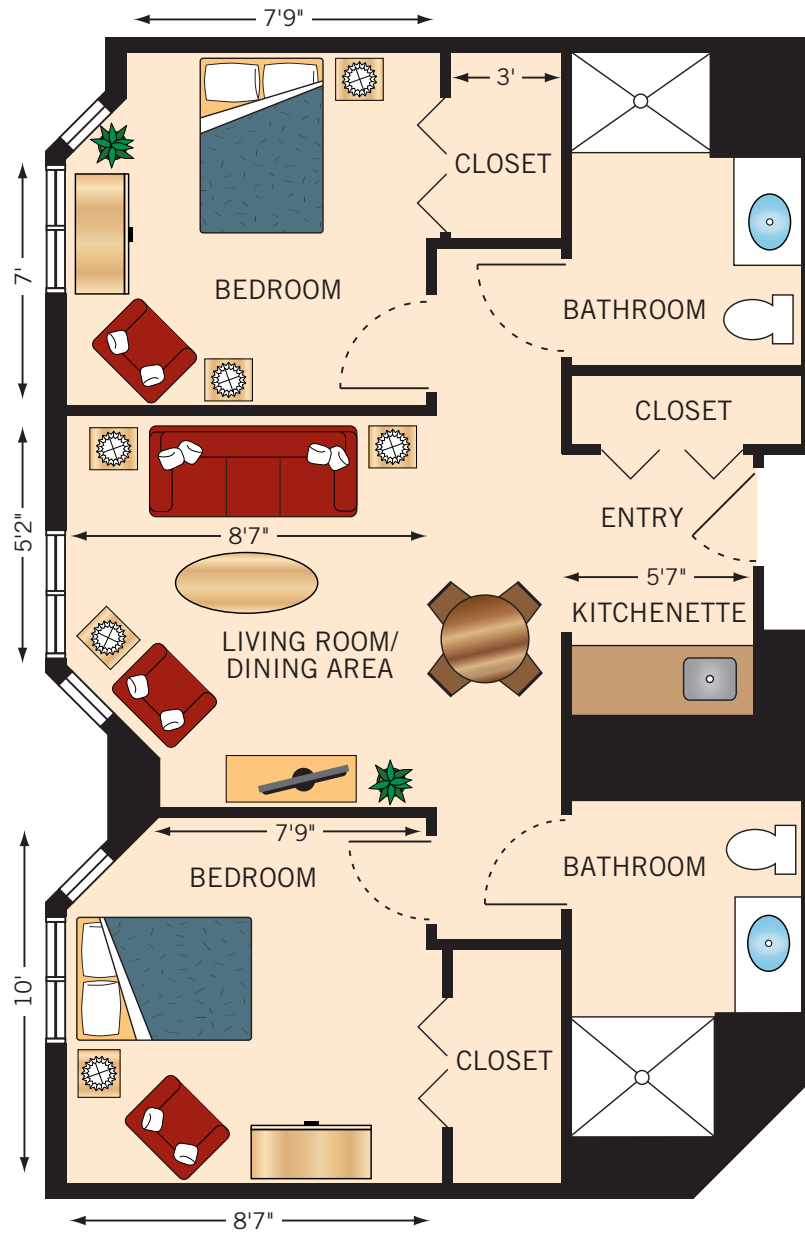

**THAMES
STUDIO**

Floor plans are not to scale and are shown for comparative purposes only.
Actual apartment floor plans may have minor variations.

**BLUE NILE
ONE BEDROOM**
Layout One

Floor plans are not to scale and are shown for comparative purposes only.
Actual apartment floor plans may have minor variations.

**WHITE NILE
ONE BEDROOM**

Floor plans are not to scale and are shown for comparative purposes only.
Actual apartment floor plans may have minor variations.

DANUBE
ONE BEDROOM WITH DEN

Floor plans are not to scale and are shown for comparative purposes only.
Actual apartment floor plans may have minor variations.

TIBER
TWO BEDROOM ONE BATH

Floor plans are not to scale and are shown for comparative purposes only.
Actual apartment floor plans may have minor variations.

SEINE
TWO BEDROOM TWO BATH

Floor plans are not to scale and are shown for comparative purposes only.
Actual apartment floor plans may have minor variations.