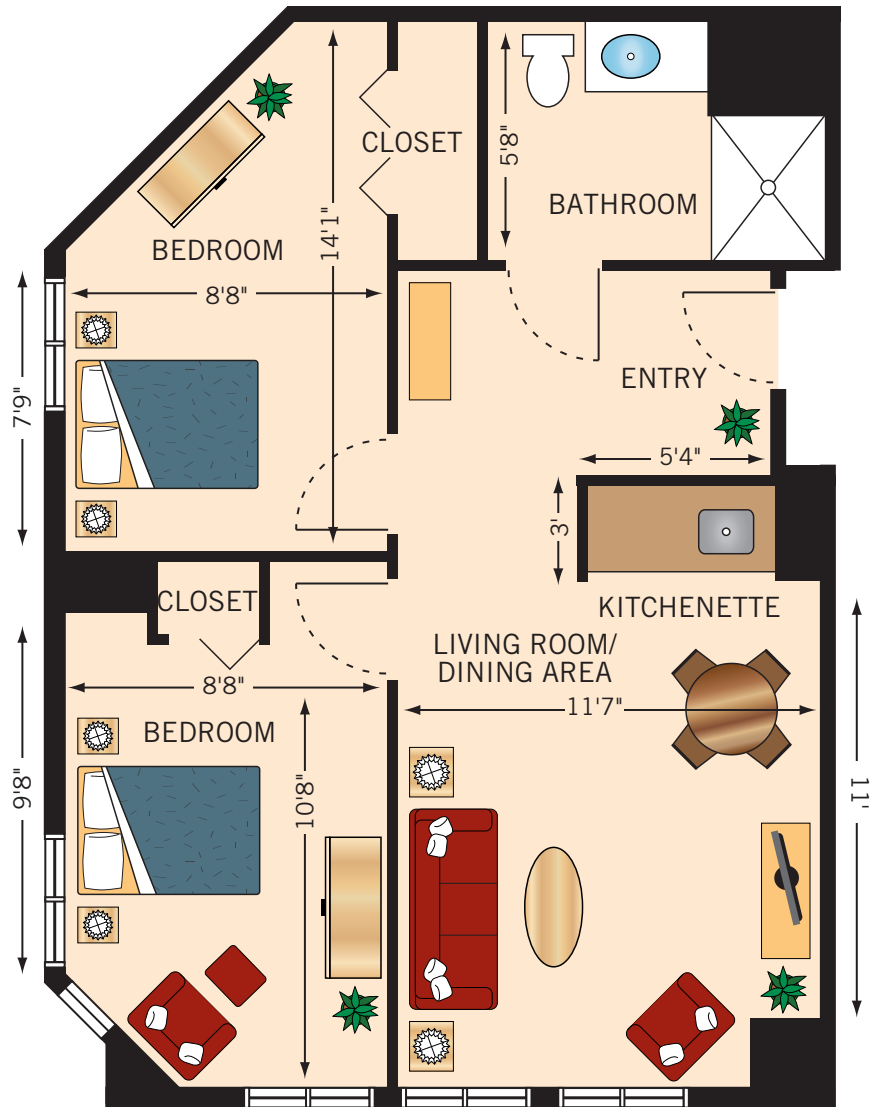

**THAMES
STUDIO**

Floor plans are not to scale and are shown for comparative purposes only.
Actual apartment floor plans may have minor variations.

**BLUE NILE
ONE BEDROOM**
Layout One

Floor plans are not to scale and are shown for comparative purposes only.
Actual apartment floor plans may have minor variations.

**WHITE NILE
ONE BEDROOM**

Floor plans are not to scale and are shown for comparative purposes only.
Actual apartment floor plans may have minor variations.

DANUBE
ONE BEDROOM WITH DEN

Floor plans are not to scale and are shown for comparative purposes only.
Actual apartment floor plans may have minor variations.

TIBER
TWO BEDROOM ONE BATH

Floor plans are not to scale and are shown for comparative purposes only.
Actual apartment floor plans may have minor variations.

SEINE
TWO BEDROOM TWO BATH

Floor plans are not to scale and are shown for comparative purposes only.
Actual apartment floor plans may have minor variations.