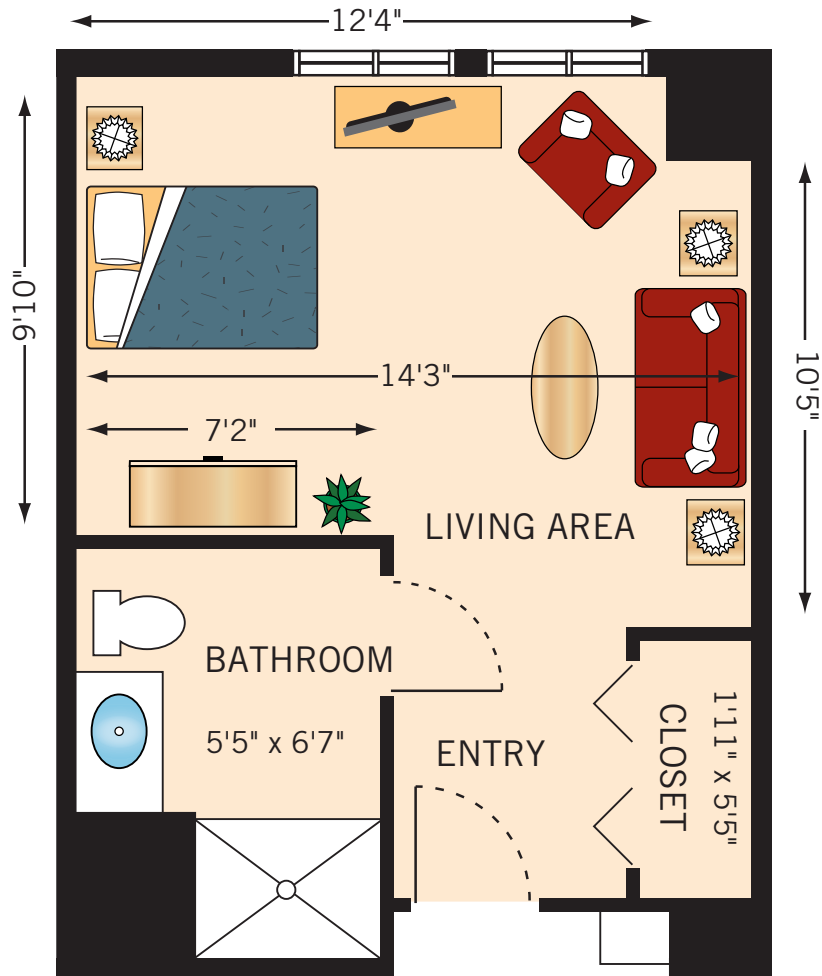

**THAMES
STUDIO**

Floor plans are not to scale and are shown for comparative purposes only.
Actual apartment floor plans may have minor variations.

**BLUE NILE
ONE BEDROOM**
Layout One

Floor plans are not to scale and are shown for comparative purposes only.
Actual apartment floor plans may have minor variations.

**WHITE NILE
ONE BEDROOM**

Floor plans are not to scale and are shown for comparative purposes only.
Actual apartment floor plans may have minor variations.

DANUBE
ONE BEDROOM WITH DEN

Floor plans are not to scale and are shown for comparative purposes only.
Actual apartment floor plans may have minor variations.

TIBER
TWO BEDROOM ONE BATH

Floor plans are not to scale and are shown for comparative purposes only.
Actual apartment floor plans may have minor variations.

SEINE
TWO BEDROOM TWO BATH

Floor plans are not to scale and are shown for comparative purposes only.
Actual apartment floor plans may have minor variations.

**HUDSON
STUDIO**

Floor plans are not to scale and are shown for comparative purposes only.
Actual apartment floor plans may have minor variations.