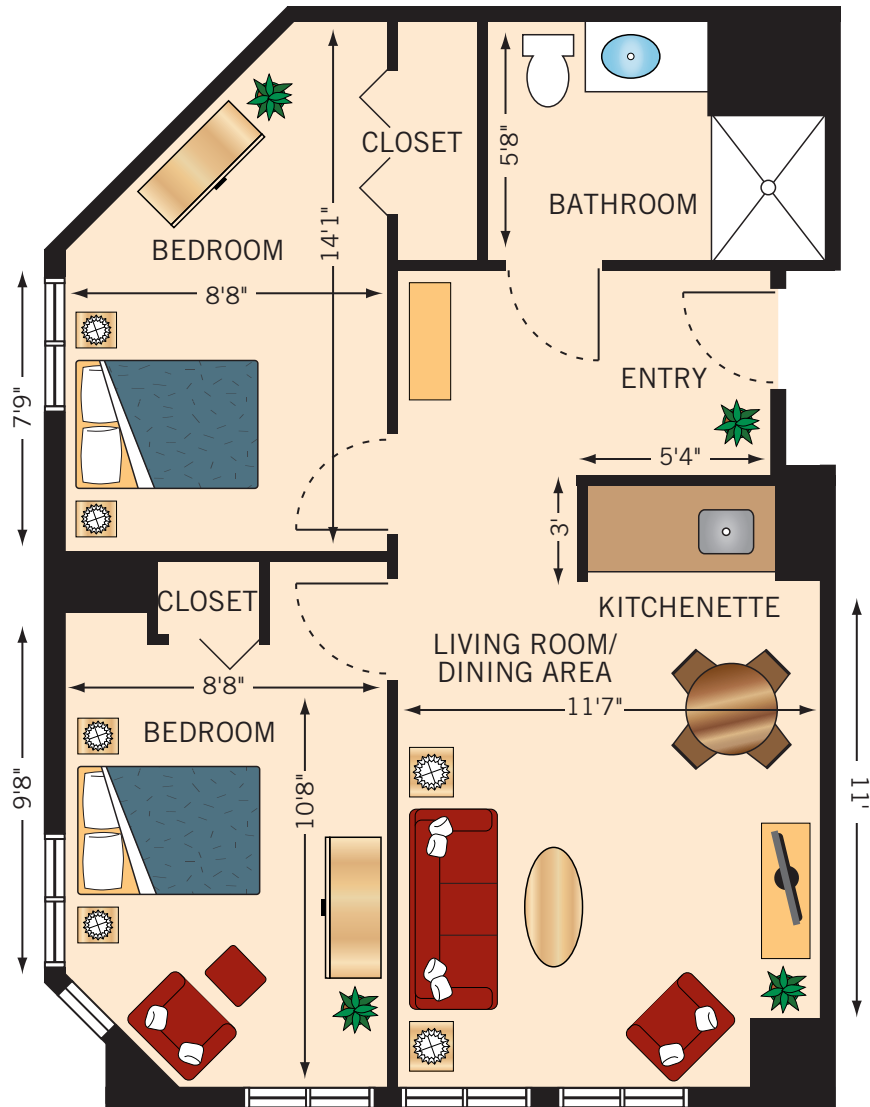

**THAMES
STUDIO**

Floor plans are not to scale and are shown for comparative purposes only.
Actual apartment floor plans may have minor variations.

**BLUE NILE
ONE BEDROOM**
Layout One

Floor plans are not to scale and are shown for comparative purposes only.
Actual apartment floor plans may have minor variations.

**WHITE NILE
ONE BEDROOM**

Floor plans are not to scale and are shown for comparative purposes only.
Actual apartment floor plans may have minor variations.

DANUBE
ONE BEDROOM WITH DEN

Floor plans are not to scale and are shown for comparative purposes only.
Actual apartment floor plans may have minor variations.

TIBER
TWO BEDROOM ONE BATH

Floor plans are not to scale and are shown for comparative purposes only.
Actual apartment floor plans may have minor variations.

SEINE
TWO BEDROOM TWO BATH

Floor plans are not to scale and are shown for comparative purposes only.
Actual apartment floor plans may have minor variations.

**HUDSON
STUDIO**

Floor plans are not to scale and are shown for comparative purposes only.
Actual apartment floor plans may have minor variations.