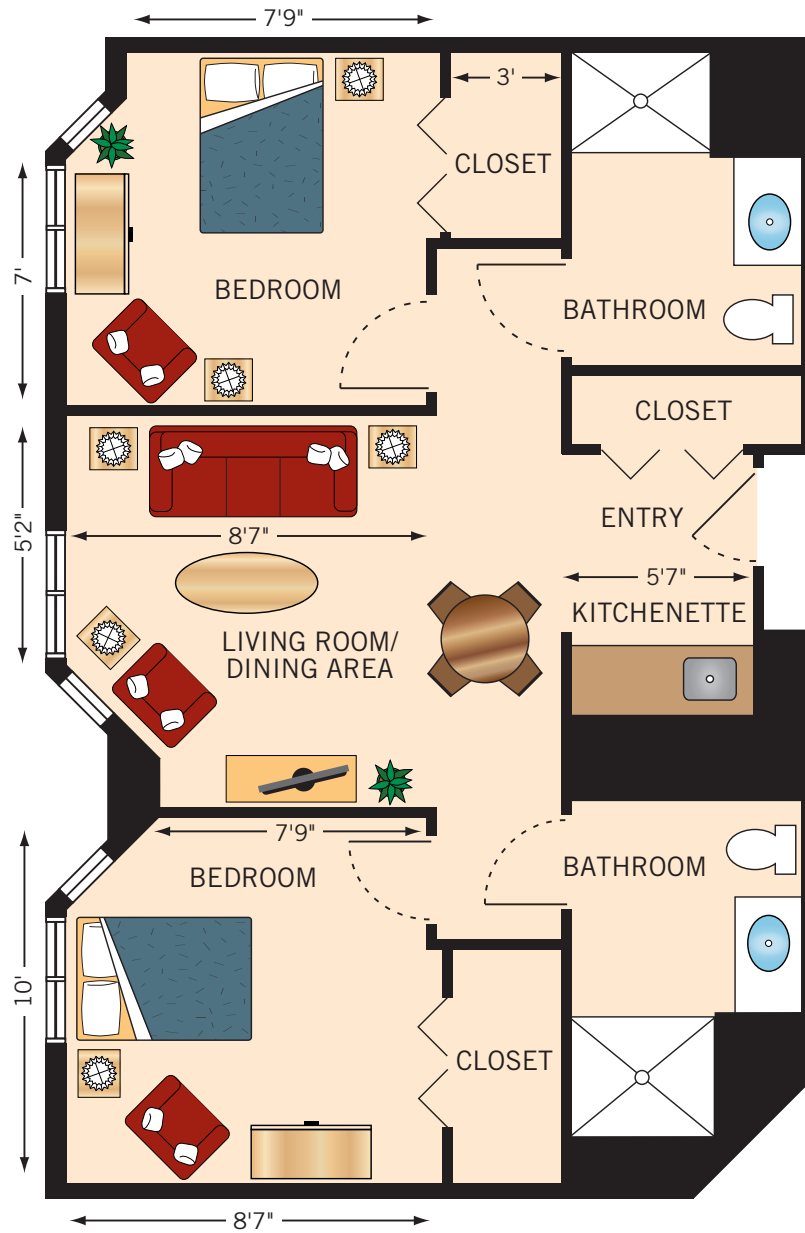

**THAMES
STUDIO**

Floor plans are not to scale and are shown for comparative purposes only.
Actual apartment floor plans may have minor variations.

**BLUE NILE
ONE BEDROOM**
Layout One

Floor plans are not to scale and are shown for comparative purposes only.
Actual apartment floor plans may have minor variations.

**WHITE NILE
ONE BEDROOM**

Floor plans are not to scale and are shown for comparative purposes only.
Actual apartment floor plans may have minor variations.

DANUBE
ONE BEDROOM WITH DEN

Floor plans are not to scale and are shown for comparative purposes only.
Actual apartment floor plans may have minor variations.

TIBER
TWO BEDROOM ONE BATH

Floor plans are not to scale and are shown for comparative purposes only.
Actual apartment floor plans may have minor variations.

SEINE
TWO BEDROOM TWO BATH

Floor plans are not to scale and are shown for comparative purposes only.
Actual apartment floor plans may have minor variations.

**HUDSON
STUDIO**

Floor plans are not to scale and are shown for comparative purposes only.
Actual apartment floor plans may have minor variations.