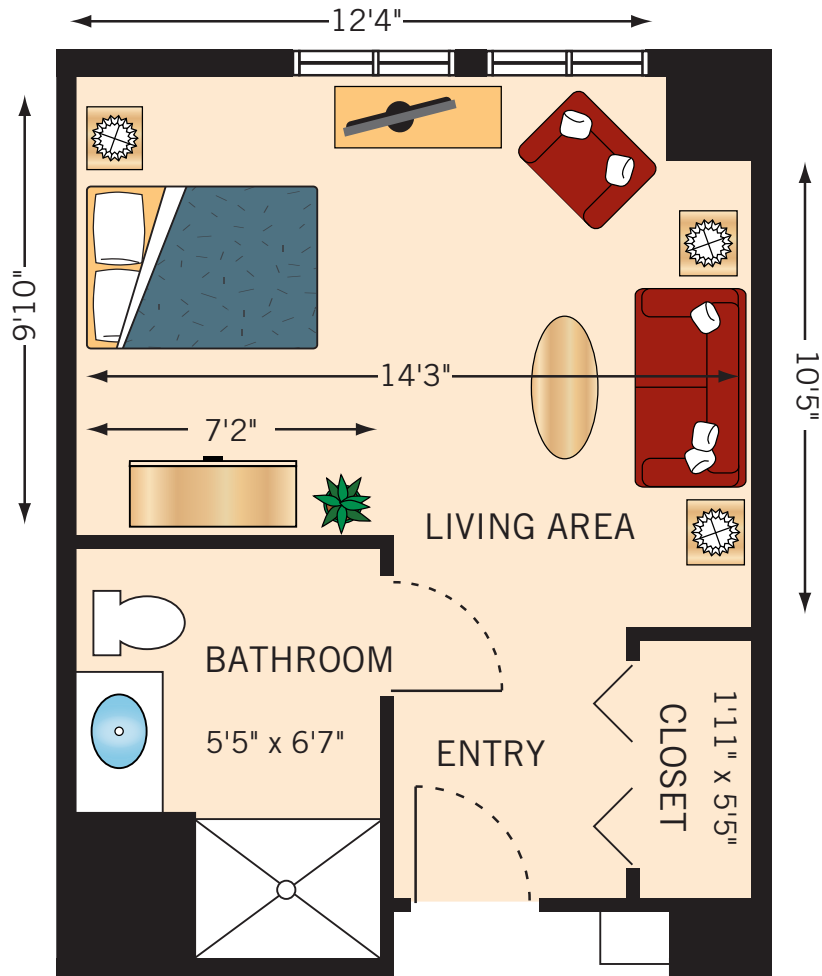

**BLUE NILE  
STUDIO SUITE**  
Layout Two

Floor plans are not to scale and are shown for comparative purposes only.  
Actual apartment floor plans may have minor variations.

**WHITE NILE  
ONE BEDROOM**

Floor plans are not to scale and are shown for comparative purposes only.  
Actual apartment floor plans may have minor variations.

**DANUBE**  
**ONE BEDROOM WITH DEN**

Floor plans are not to scale and are shown for comparative purposes only.  
Actual apartment floor plans may have minor variations.

**TIBER**  
**TWO BEDROOM ONE BATH**

Floor plans are not to scale and are shown for comparative purposes only.  
Actual apartment floor plans may have minor variations.

**SEINE**  
**TWO BEDROOM TWO BATH**

Floor plans are not to scale and are shown for comparative purposes only.  
Actual apartment floor plans may have minor variations.

**HUDSON  
STUDIO**

Floor plans are not to scale and are shown for comparative purposes only.  
Actual apartment floor plans may have minor variations.