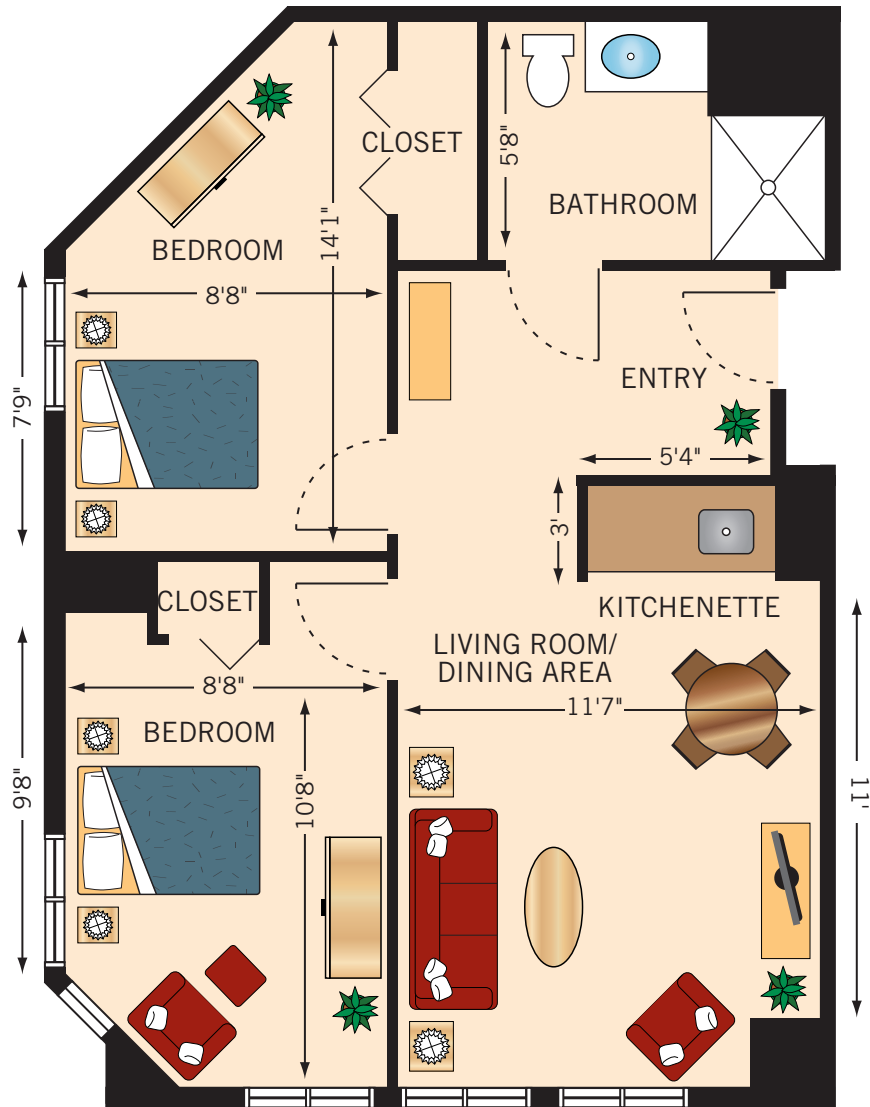

**THAMES  
STUDIO**

Floor plans are not to scale and are shown for comparative purposes only.  
Actual apartment floor plans may have minor variations.

**BLUE NILE**  
**STUDIO SUITE**  
 Layout One

Floor plans are not to scale and are shown for comparative purposes only.  
 Actual apartment floor plans may have minor variations.

**BLUE NILE  
STUDIO SUITE**  
Layout Two

Floor plans are not to scale and are shown for comparative purposes only.  
Actual apartment floor plans may have minor variations.

**WHITE NILE  
ONE BEDROOM**

Floor plans are not to scale and are shown for comparative purposes only.  
Actual apartment floor plans may have minor variations.

**DANUBE**  
**ONE BEDROOM WITH DEN**

Floor plans are not to scale and are shown for comparative purposes only.  
Actual apartment floor plans may have minor variations.

**TIBER**  
**TWO BEDROOM ONE BATH**

Floor plans are not to scale and are shown for comparative purposes only.  
Actual apartment floor plans may have minor variations.

**SEINE**  
**TWO BEDROOM TWO BATH**