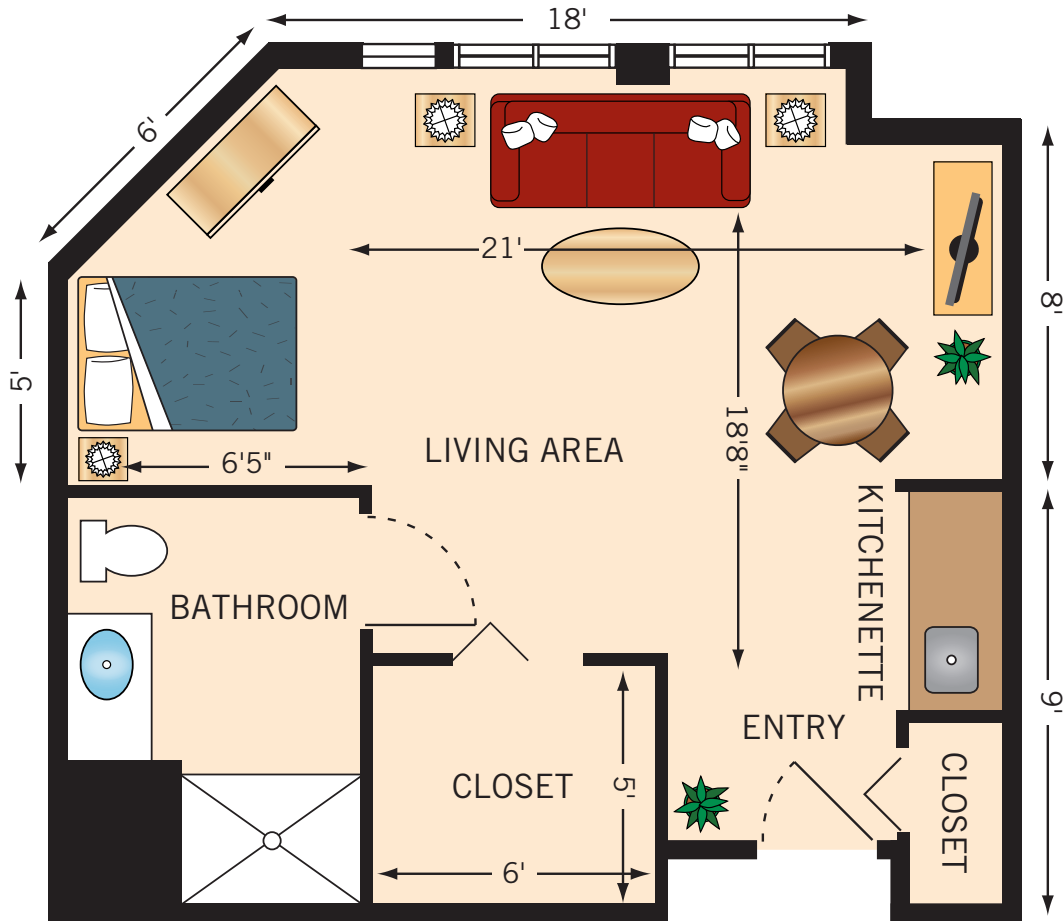

**THAMES  
STUDIO**

Floor plans are not to scale and are shown for comparative purposes only.  
Actual apartment floor plans may have minor variations.

**BLUE NILE**  
**STUDIO SUITE**  
 Layout One

Floor plans are not to scale and are shown for comparative purposes only.  
 Actual apartment floor plans may have minor variations.

**BLUE NILE  
STUDIO SUITE**  
Layout Two

Floor plans are not to scale and are shown for comparative purposes only.  
Actual apartment floor plans may have minor variations.

**WHITE NILE  
ONE BEDROOM**

Floor plans are not to scale and are shown for comparative purposes only.  
Actual apartment floor plans may have minor variations.

**DANUBE**  
**ONE BEDROOM WITH DEN**

Floor plans are not to scale and are shown for comparative purposes only.  
Actual apartment floor plans may have minor variations.

**TIBER**  
**TWO BEDROOM ONE BATH**

Floor plans are not to scale and are shown for comparative purposes only.  
Actual apartment floor plans may have minor variations.

**SEINE**  
**TWO BEDROOM TWO BATH**