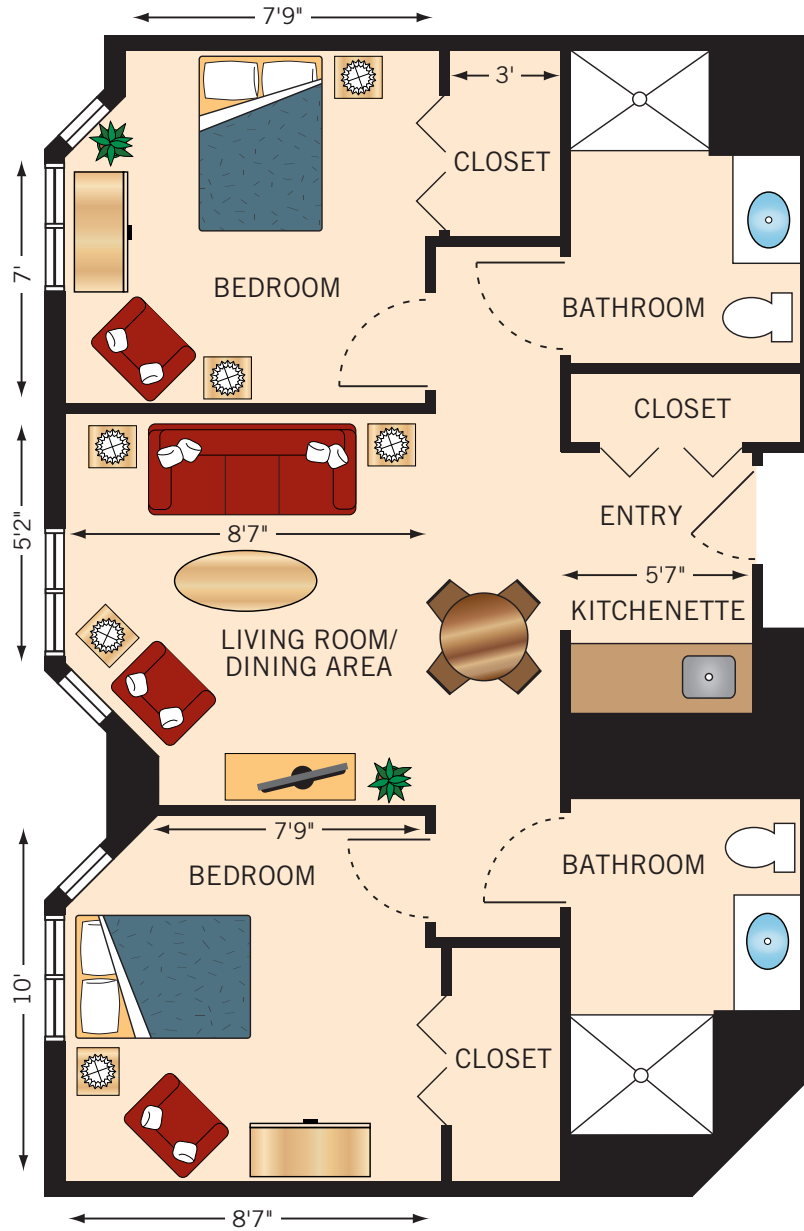

**BLUE NILE  
STUDIO SUITE**  
Layout Two

Floor plans are not to scale and are shown for comparative purposes only.  
Actual apartment floor plans may have minor variations.

**WHITE NILE  
ONE BEDROOM**

Floor plans are not to scale and are shown for comparative purposes only.  
Actual apartment floor plans may have minor variations.

**DANUBE**  
**ONE BEDROOM WITH DEN**

Floor plans are not to scale and are shown for comparative purposes only.  
Actual apartment floor plans may have minor variations.

**TIBER**  
**TWO BEDROOM ONE BATH**

Floor plans are not to scale and are shown for comparative purposes only.  
Actual apartment floor plans may have minor variations.

**SEINE**  
**TWO BEDROOM TWO BATH**

Floor plans are not to scale and are shown for comparative purposes only.  
Actual apartment floor plans may have minor variations.

**HUDSON  
STUDIO**

Floor plans are not to scale and are shown for comparative purposes only.  
Actual apartment floor plans may have minor variations.