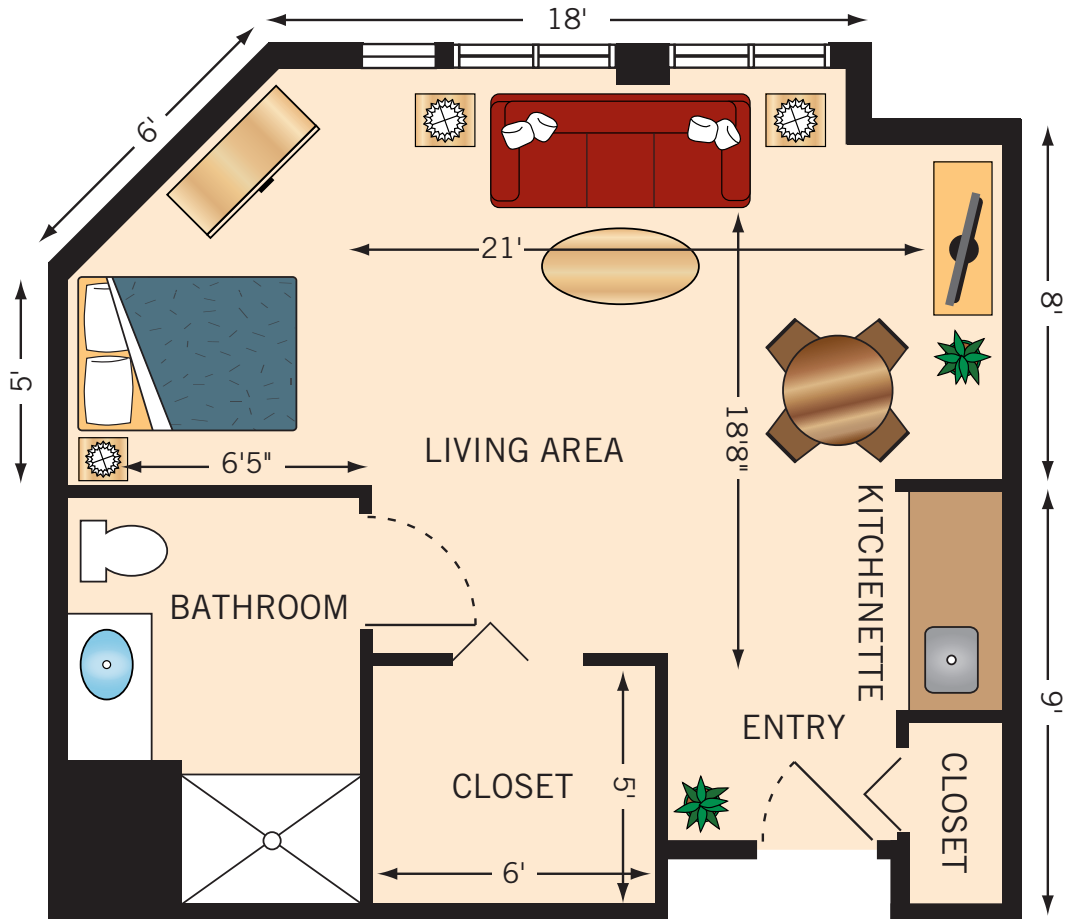

**THAMES
STUDIO**

Floor plans are not to scale and are shown for comparative purposes only.
Actual apartment floor plans may have minor variations.

**BLUE NILE
STUDIO SUITE**
Layout One

Floor plans are not to scale and are shown for comparative purposes only.
Actual apartment floor plans may have minor variations.

BLUE NILE
STUDIO SUITE
 Layout Two

Floor plans are not to scale and are shown for comparative purposes only.
 Actual apartment floor plans may have minor variations.

**WHITE NILE
ONE BEDROOM**

Floor plans are not to scale and are shown for comparative purposes only.
Actual apartment floor plans may have minor variations.

DANUBE
ONE BEDROOM WITH DEN

Floor plans are not to scale and are shown for comparative purposes only.
Actual apartment floor plans may have minor variations.

TIBER
TWO BEDROOM ONE BATH

Floor plans are not to scale and are shown for comparative purposes only.
Actual apartment floor plans may have minor variations.

SEINE
TWO BEDROOM TWO BATH

Floor plans are not to scale and are shown for comparative purposes only.
Actual apartment floor plans may have minor variations.