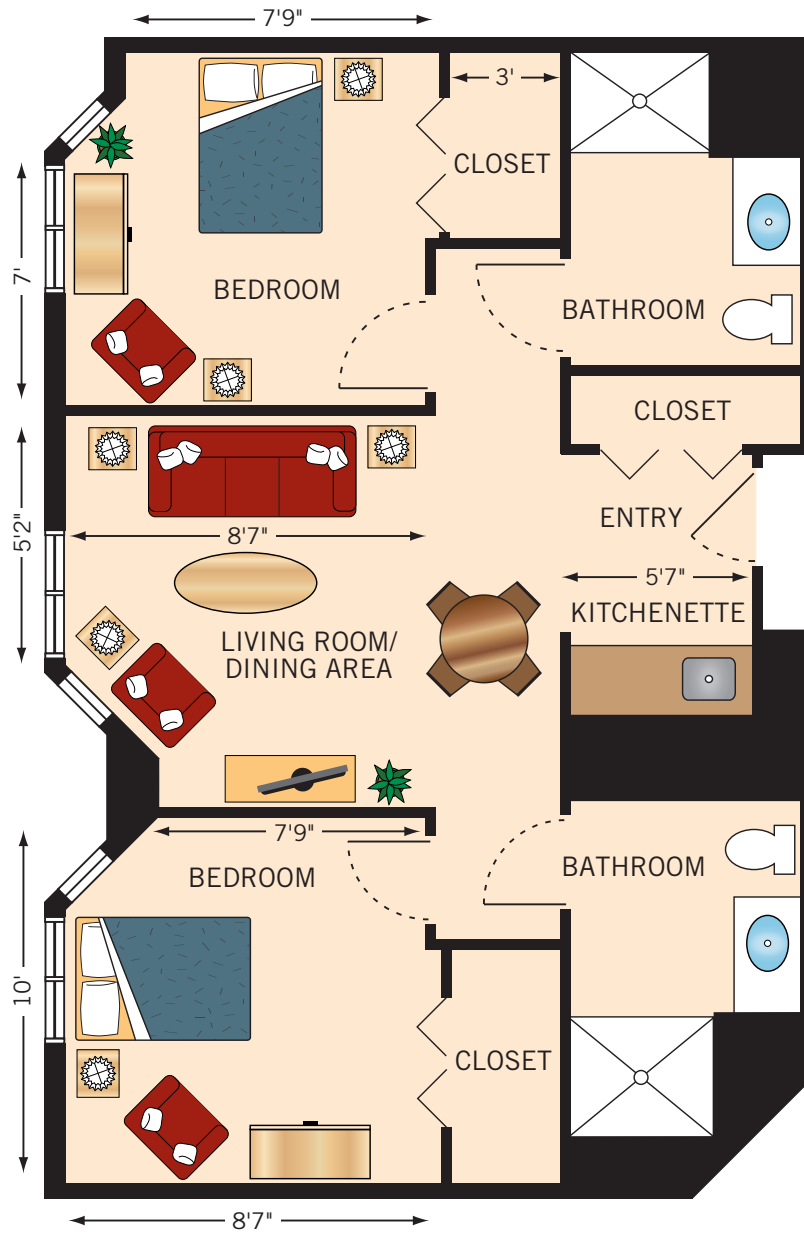

**THAMES
STUDIO**

Floor plans are not to scale and are shown for comparative purposes only.
Actual apartment floor plans may have minor variations.

**BLUE NILE
STUDIO SUITE**
Layout One

Floor plans are not to scale and are shown for comparative purposes only.
Actual apartment floor plans may have minor variations.

BLUE NILE
STUDIO SUITE
 Layout Two

Floor plans are not to scale and are shown for comparative purposes only.
 Actual apartment floor plans may have minor variations.

**WHITE NILE
ONE BEDROOM**

Floor plans are not to scale and are shown for comparative purposes only.
Actual apartment floor plans may have minor variations.

DANUBE
ONE BEDROOM WITH DEN

Floor plans are not to scale and are shown for comparative purposes only.
Actual apartment floor plans may have minor variations.

TIBER
TWO BEDROOM ONE BATH

Floor plans are not to scale and are shown for comparative purposes only.
Actual apartment floor plans may have minor variations.

SEINE
TWO BEDROOM TWO BATH

Floor plans are not to scale and are shown for comparative purposes only.
Actual apartment floor plans may have minor variations.