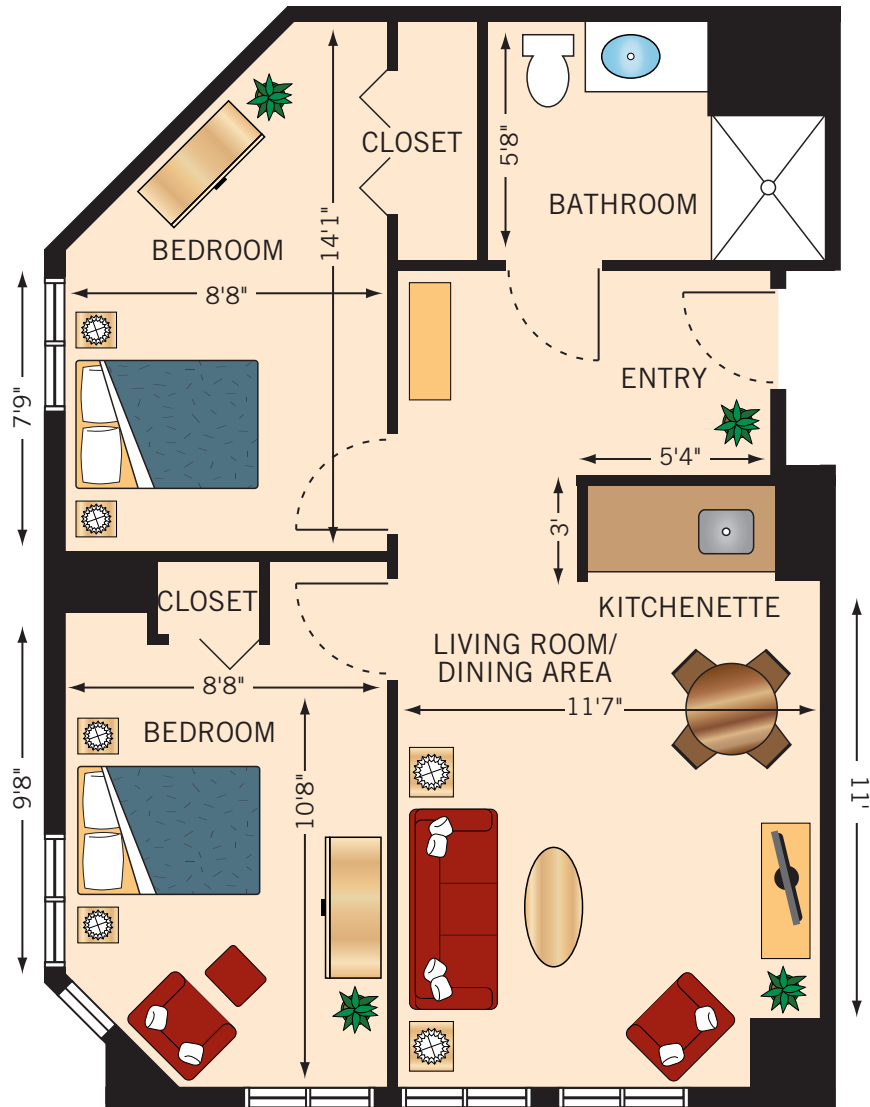

**THAMES
STUDIO**

Floor plans are not to scale and are shown for comparative purposes only.
Actual apartment floor plans may have minor variations.

**BLUE NILE
STUDIO SUITE**
Layout One

Floor plans are not to scale and are shown for comparative purposes only.
Actual apartment floor plans may have minor variations.

BLUE NILE
STUDIO SUITE
 Layout Two

Floor plans are not to scale and are shown for comparative purposes only.
 Actual apartment floor plans may have minor variations.

**WHITE NILE
ONE BEDROOM**

Floor plans are not to scale and are shown for comparative purposes only.
Actual apartment floor plans may have minor variations.

DANUBE
ONE BEDROOM WITH DEN

Floor plans are not to scale and are shown for comparative purposes only.
Actual apartment floor plans may have minor variations.

TIBER
TWO BEDROOM ONE BATH

Floor plans are not to scale and are shown for comparative purposes only.
Actual apartment floor plans may have minor variations.

SEINE
TWO BEDROOM TWO BATH

Floor plans are not to scale and are shown for comparative purposes only.
Actual apartment floor plans may have minor variations.